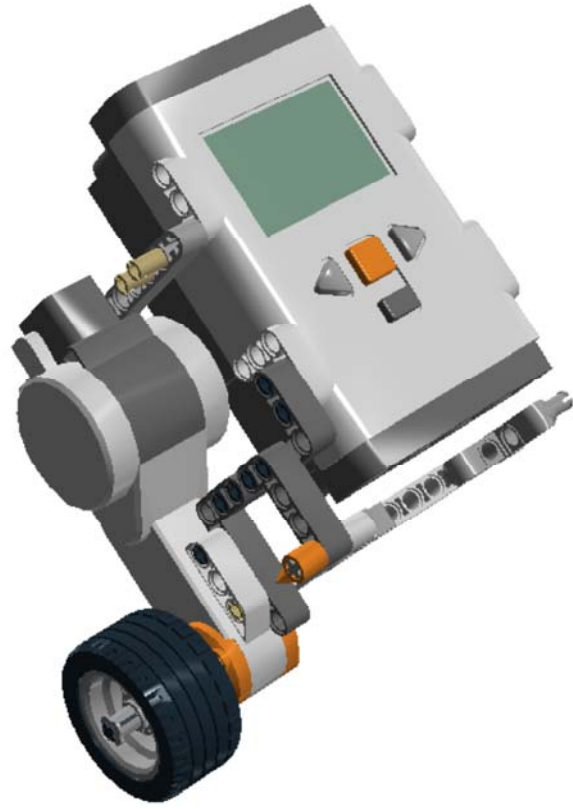

LEGO DIGITAL DESIGNER 4.2

Model Name:
TheExplorer

Number of Bricks: 141

Step 1 of 40

Step 2 of 40

- 1 x 
- 1 x 
- 1 x 

Step 3 of 40

1 x

1 x

Step 8 of 40

1 x

2 x

1 x

Step 9 of 40

- 1 x 
- 1 x 
- 1 x 
- 1 x 

Step 10 of 40