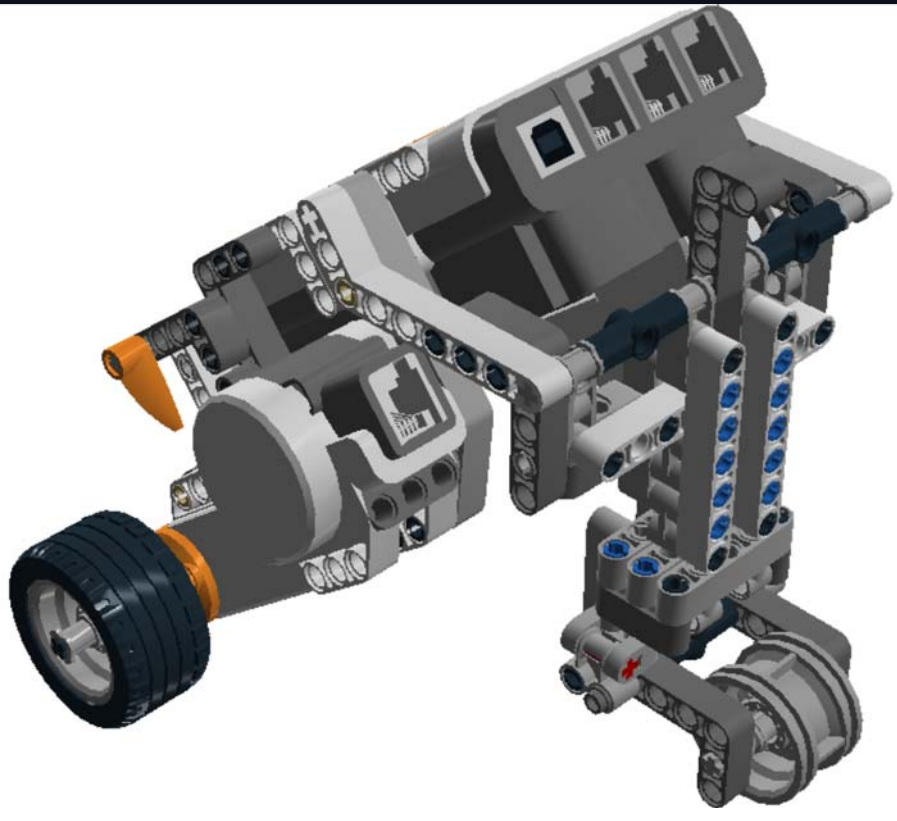

LEGO DIGITAL DESIGNER 4.2

Model Name:
TheExplorer

Number of Bricks: 141

Step 1 of 40

Step 2 of 40

- 1 x 
- 1 x 
- 1 x 

Step 3 of 40

1 x