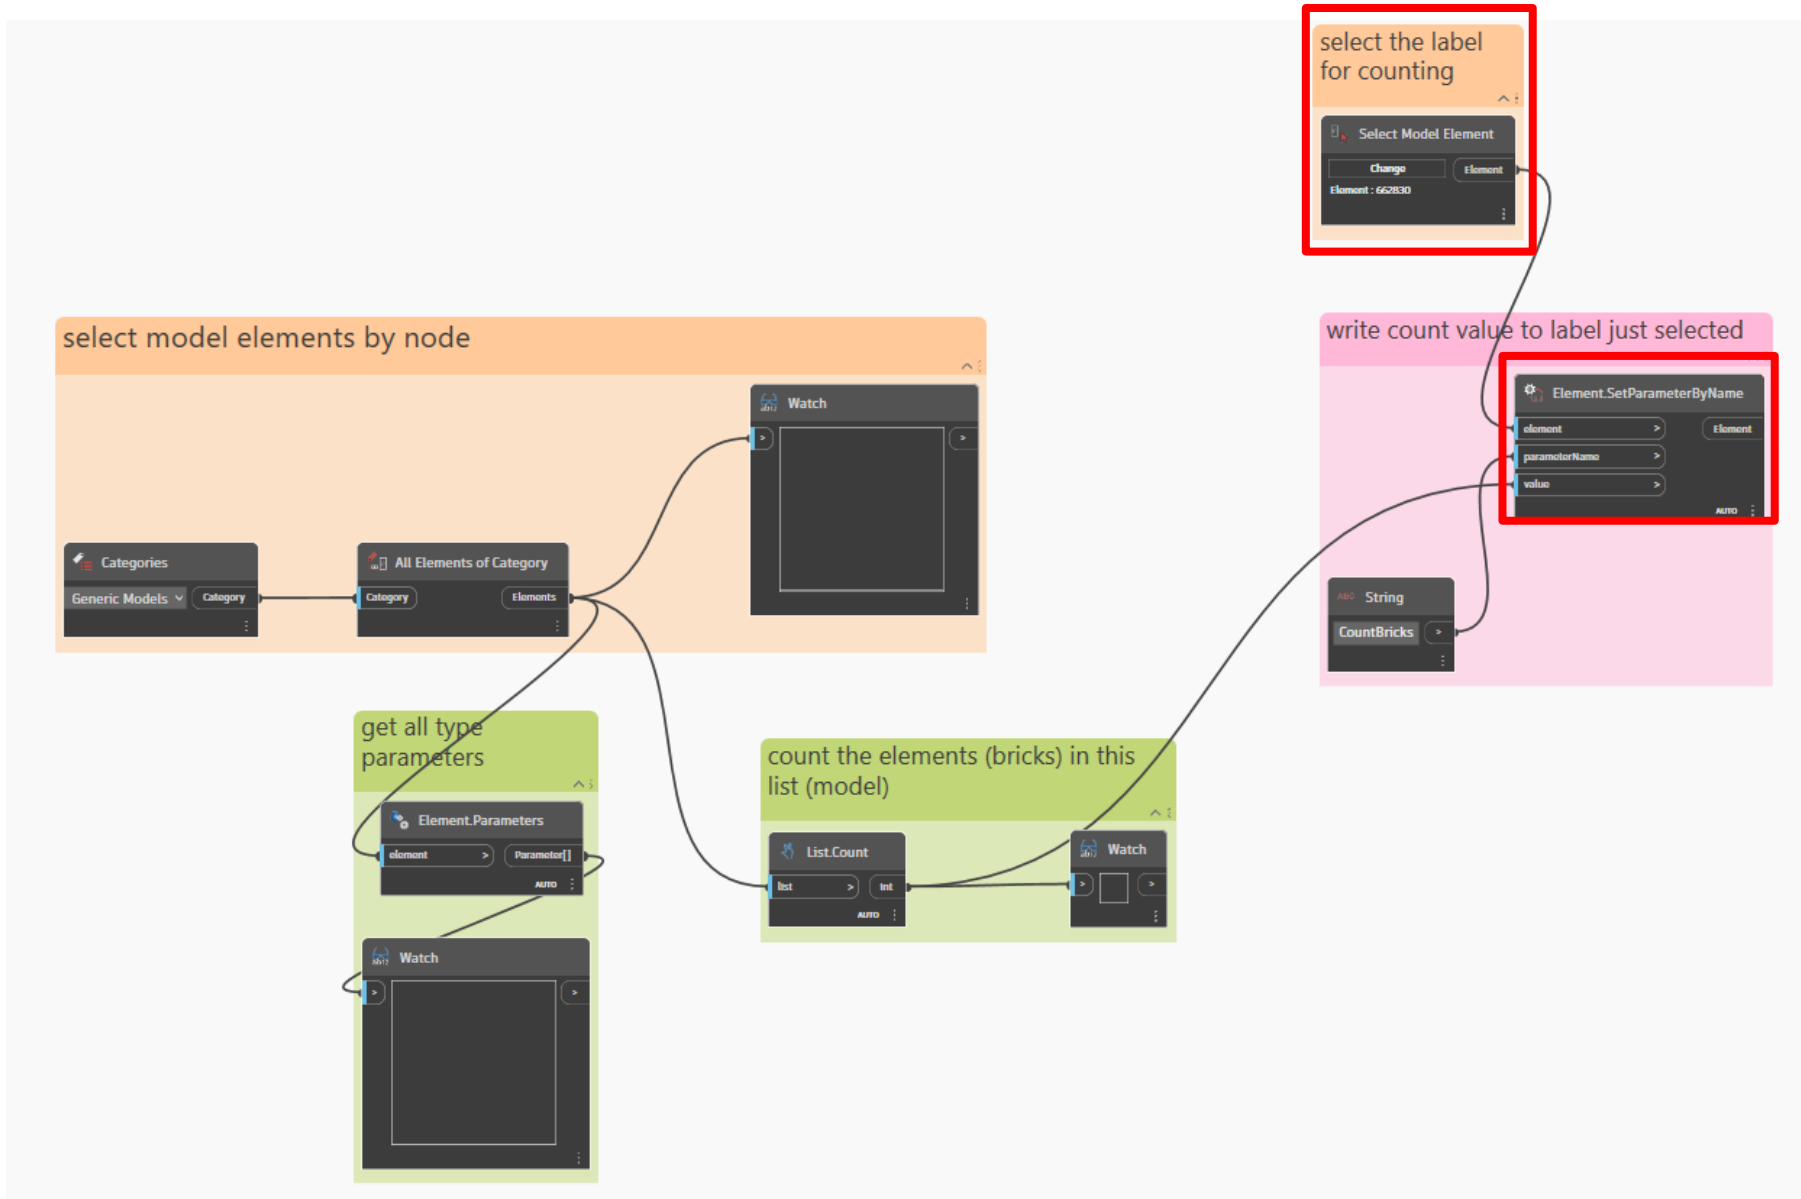

# Place Label

The screenshot shows the Autodesk Revit 2024.2 interface. The ribbon is set to 'Modify' > 'Area'. The Project Browser on the left shows a tree view where 'oB\_label' is selected and highlighted with a red box. The main view displays a 3D model of a brick structure. A red box highlights the text 'Number of bricks: 25' in the model's data. Other data points shown are 'weight of Project: 0' and 'Cost of Project: 0.00'. To the right, there is a pie chart showing material distribution: 88% grey, 9% orange, and 5% white. Below the pie chart is a table titled 'LHouse Data Overview' with columns for Cost, Family, Type, Weight (kg), Material, Cost (Euro), and Comments. The table lists various brick types and their associated costs. At the bottom right, the text 'Boris Baehre, BABO, 12.09.2024' is visible.

# Select & Control Label

• • •